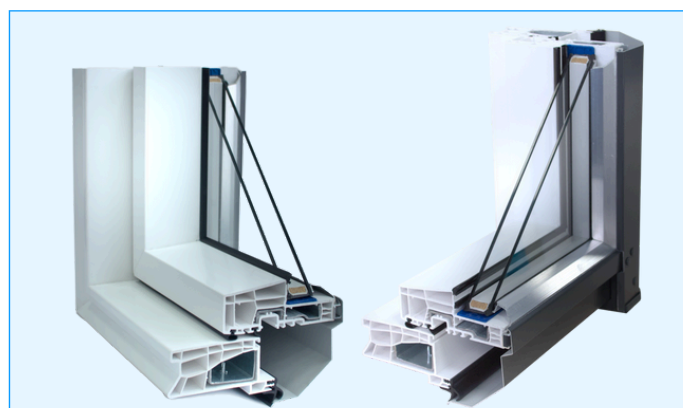

Technical data:

Window U-value	Glazing U-value	Acoustic insulation	Air permeability	Water tightness class	Wind load resistance
1,4 W/m²K	1,1 W/m²K	30 dB	class No. 3	class No. E1050	class No. C3

- **The new improved profile** combined with a 2-glazed package guarantees a balanced balance of heat gain and loss. Uw coefficient of 1.4 W/m²K.
- **Long-lasting durability.** Aesthetically pleasing, age-resistant, insensitive to moisture and temperature changes PVC, ideal for use in any room of your home.
- **The raised 3/4 pivot** increases visibility from the window and free access.
- **Design.** The window with a simple classic profile will perfectly illuminate interiors of any style.
- **The proprietary, patented fitting system** guarantees full stability of the sash in both the tilt, open and pivot functions while maintaining absolute safety.
- **The system of four gaskets** resistant to low temperatures ensures perfect tightness of the Skylight roof window.
- **Can be installed on roofs** with pitches from **15 to 70 degrees.**
- **Easier replacement of the** glazing unit due to "frontal" installation
- **Using a spring from Skylight** with a **Supro** frame - a balance between price and quality.
- **The external reinforcement of the roof window** protects the hardware from the weather and improves the sealing of the frame-sash connection.
- **Shock-absorbing fitting** does not require any adjustment.
- **No special maintenance is required.** Care is limited to window cleaning.
- **Convenient position for washing** the window - turning the window up to 120 degrees .