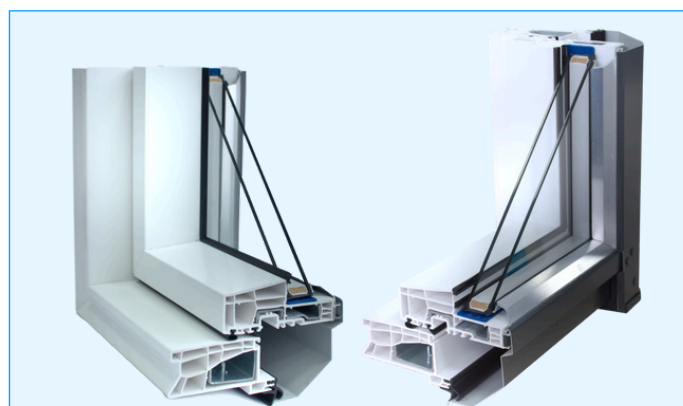

## Technical data:

Window U-value	Glazing U-value	Acoustic insulation	Air permeability	Water tightness class	Wind load resistance
1,4 W/m²K	1,1 W/m²K	30 dB	class No. 3	class No. E1050	class No. C3

- **The new improved profile** combined with a 2-glazed package guarantees a balanced balance of heat gain and loss. U<sub>w</sub> coefficient of 1.4 W/m²K.
- **Long-lasting durability.** Aesthetically pleasing, age-resistant, insensitive to moisture and temperature changes PVC, ideal for use in any room of your home.
- **The raised 3/4 pivot** increases visibility from the window and free access.
- **Design.** The window with a simple classic profile will perfectly illuminate interiors of any style.
- **The proprietary, patented fitting system** guarantees full stability of the sash in both the tilt, open and pivot functions while maintaining absolute safety.
- **The system of four gaskets** resistant to low temperatures ensures perfect tightness of the Skylight roof window.
- **Can be installed on roofs** with pitches from **15 to 70 degrees**.
- **Easier replacement of the glazing unit** due to "frontal" installation
- **Using a spring from Skylight** with a **Supro** frame - a balance between price and quality.
- **The external reinforcement of the roof window** protects the hardware from the weather and improves the sealing of the frame-sash connection.
- **Shock-absorbing fitting** does not require any adjustment.
- **No special maintenance is required.** Care is limited to window cleaning.
- **Convenient position for washing** the window - turning the window up to 120 degrees .