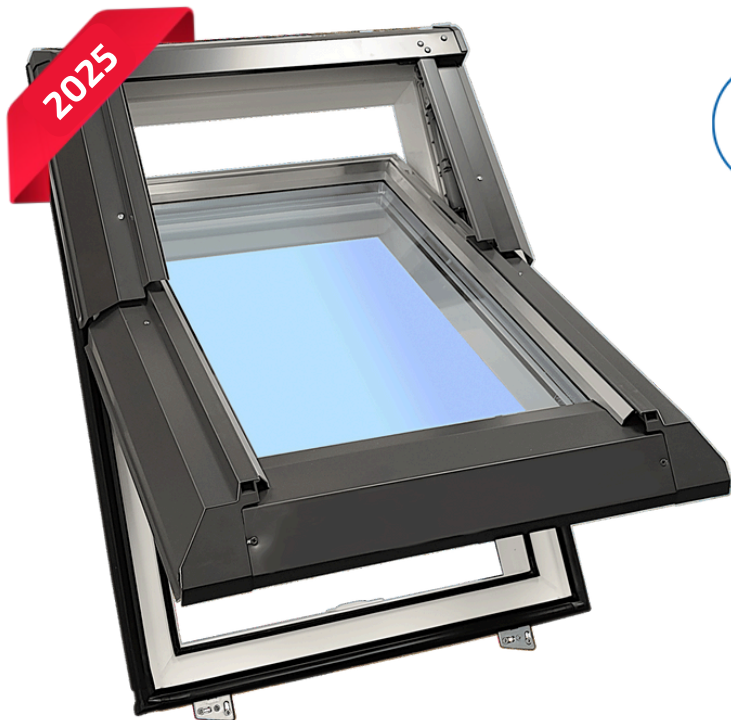

SKYLIGHT ECONOMIC

Energy efficiency	2-pane package - straight classic PVC profile - U_w=1,4 W/m²K
Material	- lead-free PVC - steel reinforcement
Axis of rotation	elevated (3/4 window)
Opening	manual
Handle	- mounted on the bottom 2 positions of passive ventilation

Technical data:

Window U-value	Glazing U-value	Acoustic insulation	Air permeability	Water tightness class	Wind load resistance
1,4 W/m²K	1,1 W/m²K	30 dB	class No. 3	class No. E1050	class No. C3

- **The new improved profile** combined with a 2-glazed package guarantees a balanced balance of heat gain and loss. U_w coefficient of 1.4 W/m²K.
- **Long-lasting durability.** Aesthetically pleasing, age-resistant, insensitive to moisture and temperature changes PVC, ideal for use in any room of your home.
- **The raised 3/4 pivot** increases visibility from the window and free access.
- **Design.** The window with a simple classic profile will perfectly illuminate interiors of any style.
- **The proprietary, patented fitting system** guarantees full stability of the sash in both the tilt, open and pivot functions while maintaining absolute safety.
- **The system of four gaskets** resistant to low temperatures ensures perfect tightness of the Skylight roof window.
- **Can be installed on roofs** with pitches from **15 to 70 degrees**.
- **Easier replacement of the glazing unit** due to "frontal" installation
- **Using a spring from Skylight** with a **Supro** frame - a balance between price and quality.
- **The external reinforcement of the roof window** protects the hardware from the weather and improves the sealing of the frame-sash connection.
- **Shock-absorbing fitting** does not require any adjustment.
- **No special maintenance is required.** Care is limited to window cleaning.
- **Convenient position for washing** the window - turning the window up to 120 degrees .