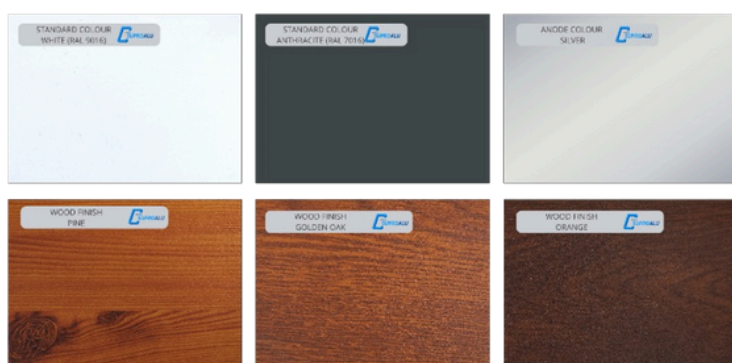

- Modern and lightweight construction** of multi-chamber aluminium profiles with termite spacers, allowing for above-standard roof window surface dimensions.
- Glazing package with external toughened glass** of 4 mm and internal thermal insulation glass.
- TGI warm frame** to improve the thermal properties of the window. Insulation insert in the window frame and sash to provide continuous protection against heat loss.
- External frame insulation** made of EPS material as standard.
- Excellent window tightness** ensured by a system of four gaskets resistant to UV radiation and low temperatures.
- Central pivot.**
- Can be fitted** on roofs with pitches from **15 to 80 degrees**.
- Special hinge design** for quick and easy installation and free post-installation adjustment.
- Possibility of painting the aluminium profiles** in the full range of RAL colours, anodised and colours imitating the structure of wood.
- Possible realisation of projects **above standard sizes** on individual orders.

Window colours available:

Frame cross-section:

Standard dimensions of SUPROALU windows:

| | | | | | | | | | | | | | | | | | |
|---------|---------|----------|---------|----------|----------|---------|----------|----------|----------|----------|----------|----------|----------|-----------|-----------|-----------|-----------|
| 5/7 | 5/9 | 5/11 | 6/9 | 6/11 | 6/14 | 7/9 | 7/11 | 7/14 | 7/16 | 9/11 | 9/14 | 9/16** | 09/18** | 11/11 | 11/14 | 13/14** | 13/16** |
| 550x780 | 550x980 | 550x1180 | 660x980 | 660x1180 | 660x1400 | 780x980 | 780x1180 | 780x1400 | 780x1600 | 940x1180 | 940x1400 | 940x1600 | 940x1800 | 1140x1180 | 1140x1400 | 1340x1400 | 1340x1600 |