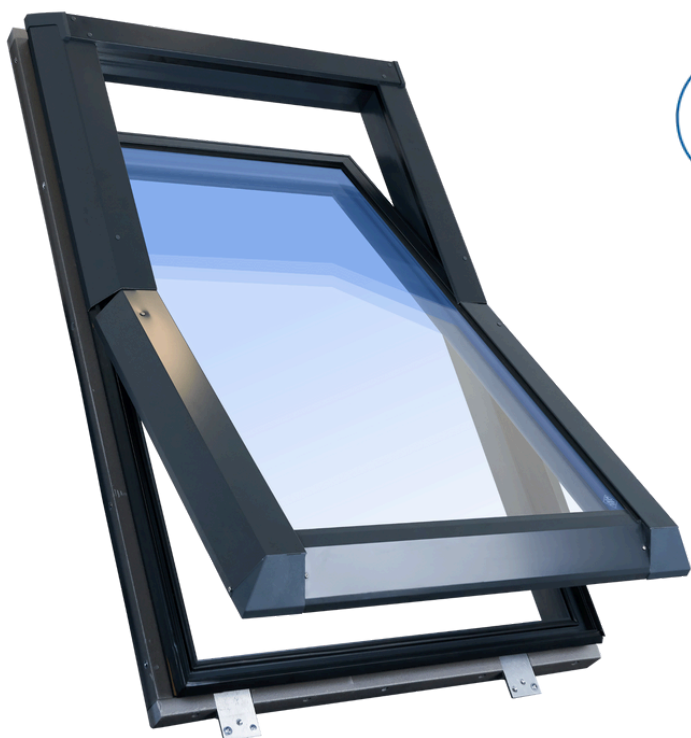

Skyfens SUPROALU

SUPROALU aluminium roof windows represent an innovative approach to design and functionality, aimed at customers seeking premium products.

SKYFENS SUPROALU

| | |
|-------------------|---|
| Energy efficiency | <ul style="list-style-type: none"> 3-glazed package rounded profile U_w=1.0 W/m²K parameter |
| Material | <ul style="list-style-type: none"> aluminium |
| Axis of rotation | <ul style="list-style-type: none"> central (1/2 window) |
| Opening | <ul style="list-style-type: none"> manual |
| Handle | <ul style="list-style-type: none"> fitted at the bottom one position for passive ventilation |

- Modern and lightweight construction** of multi-chamber aluminium profiles with termite spacers, allowing for above-standard roof window surface dimensions.
- Glazing package with external toughened glass** of 4 mm and internal thermal insulation glass.
- TGI warm frame** to improve the thermal properties of the window. Insulation insert in the window frame and sash to provide continuous protection against heat loss.
- External frame insulation** made of EPS material as standard.
- Excellent window tightness** ensured by a system of four gaskets resistant to UV radiation and low temperatures.
- Central pivot.**
- Can be fitted** on roofs with pitches from **15 to 80 degrees**.
- Special hinge design** for quick and easy installation and free post-installation adjustment.
- Possibility of painting the aluminium profiles** in the full range of RAL colours, anodised and colours imitating the structure of wood.
- Possible realisation of projects **above standard sizes** on individual orders.

We offer the option of bespoke roof windows in any size between our smallest and largest standard model, ensuring a perfect fit for individual projects.