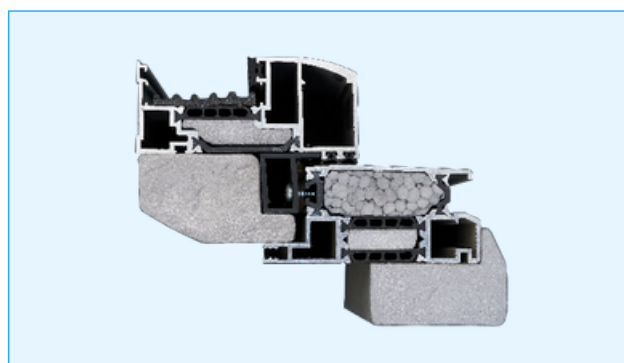

Frame cross-section:

Standard dimensions of SUPROALU windows:

5/7	5/9	5/11	6/9	6/11	6/14	7/9	7/11	7/14	7/16	9/11	9/14	9/16**	09/18**	11/11	11/14	13/14**	13/16**
550x780	550x980	550x1180	660x980	660x1180	660x1400	780x980	780x1180	780x1400	780x1600	940x1180	940x1400	940x1600	940x1800	1140x1180	1140x1400	1340x1400	1340x1600

We offer the option of bespoke roof windows in any size between our smallest and largest standard model, ensuring a perfect fit for individual projects.