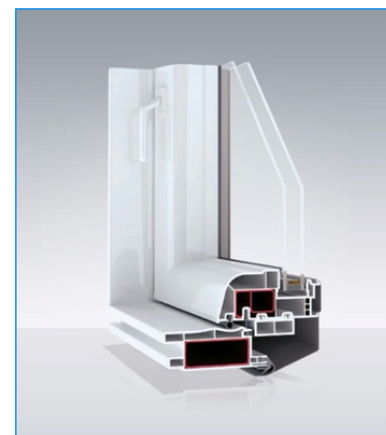

Technical data:

Window U-value	Glazing U-value	Acoustic insulation	Air permeability	Water tightness class	Wind load resistance
1,4 W/m²K	1,1 W/m²K	30 dB	class No. 4	class No. E1200	class No. C3

- **The unique rounded profile**, in combination with the 2-pane package, guarantees the sustainable balance of thermal energy acquisition and loss. U_w = 1,4 W/m²K.
- **Longer lifespan.** Aesthetic PVC, resistant to ageing, not sensitive to moisture and temperature changes, ideal for every room at your home.
- **3/4 elevated axis of rotation** improves visibility from the window and easy access.
- **Design.** This window with the original rounded profile will satisfy all the designing requirements.
- **Original patented system of fittings** guarantees full sash stability both in the half-open function, open function and rotational function with the maximum safety.
- **A package of four seals** resistant to low temperatures ensures the perfect tightness of Skylight roof window.
- **Possible installation** on roofs with an **angle of inclination of 15 to 70 degrees.**
- **The external roof window flashing** protects fittings against atmospheric conditions and improves the sealing of the casing-sash connection.
- **Shock absorption fitting** does not need any adjustment. No special maintenance treatment required. It needs only washing.
- **A comfortable position for washing** the external side of the window - sash rotation by 120°.