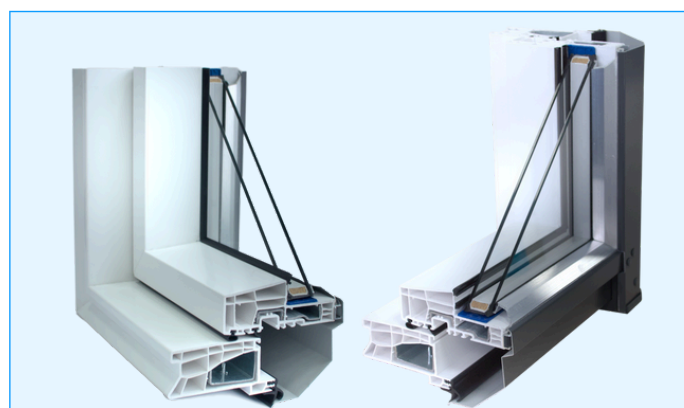

SKYFENS SKYLIGHT PLUS TERMO

Energy efficiency	<ul style="list-style-type: none"> 2-glazed package simple classic profile parameter $U_w=1,3 \text{ W/m}^2\text{K}$
Material	<ul style="list-style-type: none"> lead-free PVC steel reinforcements
Axis of rotation	<ul style="list-style-type: none"> raised (3/4 window)
Opening	<ul style="list-style-type: none"> manual assisted by gas actuators
Handle	<ul style="list-style-type: none"> fitted at the bottom one position for passive ventilation

Technical data:

Window U-value	Glazing U-value	Acoustic insulation	Air permeability	Water tightness class	Wind load resistance
1,3 W/m ² K	1,1 W/m ² K	31 dB	class 3	class E1200	class C4

- **The new and improved profile** combined with the 2-glazed package guarantees a balanced balance of heat gain and loss. U_w coefficient of 1,3 W/m²K.
- **A package of four special seals** prevents leaks and contributes to a higher level of thermal protection for the window.
- **The raised 3/4 pivot** increases visibility from the window and allows free access to the window space.
- **Easy installation of flanges** thanks to extended grooves in the frame. Angles used increase the adjustment range of the installed window.
- **Safety of use.** The window is equipped with an innovative frame hinge, which increases the safety, durability and functionality of the window for years to come.
- **The package of four low-temperature seals** ensures excellent air-tightness of the Skylight Plus Termo roof window.
- **The external cladding of the roof window protects the fittings** from the weather and improves the sealing of the frame-sash connection.
- Mounting the window is compatible with all types of roofs with a pitch of 15-70°.
- **No special maintenance required.** Care is limited to cleaning the windows.
- **Convenient position for cleaning** the exterior side of the window - turning the sash 120° .