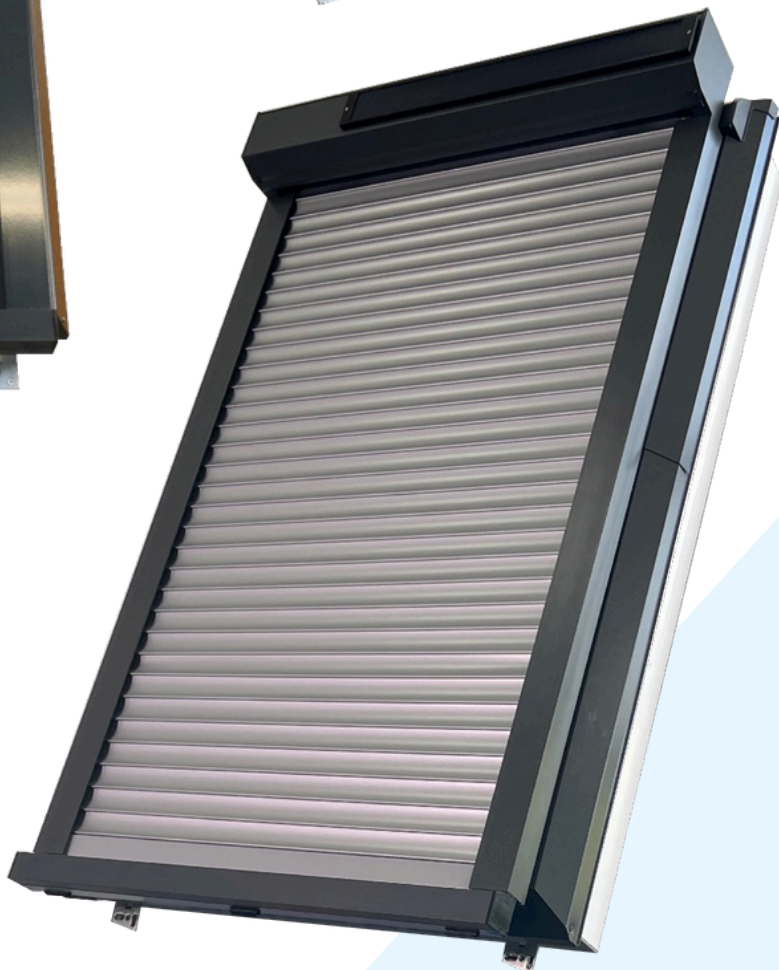

SKYROLL EXTERNAL SHUTTER