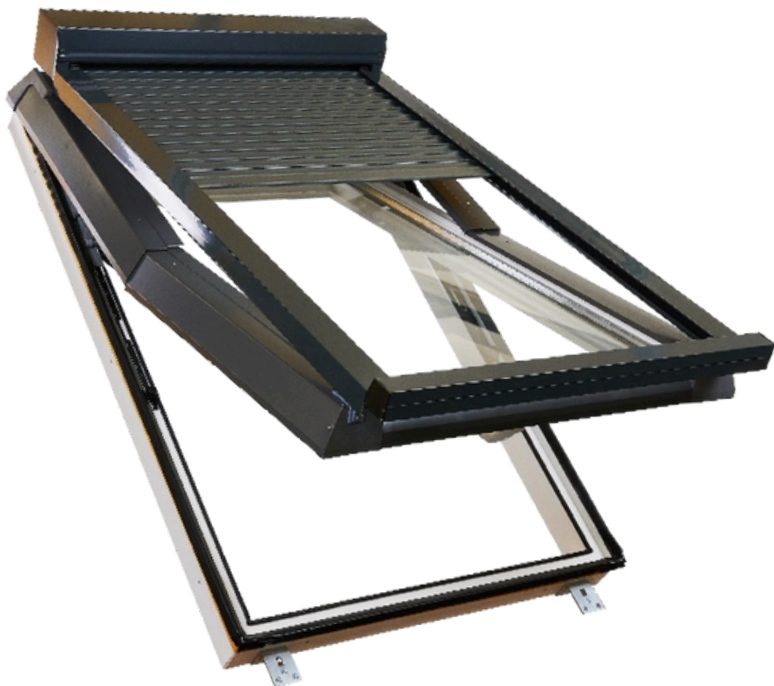

Aluminium external shutters, folding and straight fitting for **SUPRO** and **SKYLIGHT** roof windows

The **SkyROLL roller shutter** is the perfect solution designed specifically for those seeking effective protection against light, noise, excessive sunlight and high temperatures in loft spaces. Our roller shutter combines functionality, durability and aesthetics, while providing convenient and easy control.

## Key features of SkyROLL roller shutters:

- **Protection from light and temperature:** Our external roller shutter effectively blocks excessive sunlight.
- **Protection against noise:** The robust construction of the roller shutter contributes to a significant reduction in external noise.
- **Privacy:** The external roller shutter for SkyROLL roof windows provides an additional layer of privacy for the occupants of the attic rooms.
- **Durability and weather resistance:** The SkyROLL external roller shutter is made of high-quality aluminium, which guarantees its durability and resistance to weather conditions such as rain, wind and UV rays.
- **Convenient control:** our external roller shutter for roof windows is equipped with a convenient control system, which allows you to easily adjust its position and light inside the room. It can be controlled via a wall button or remote control,
- **Power supply:** Our external roller shutter for roof windows offers two convenient power options - electricity or solar energy.
- **Aesthetic design:** Our external roller shutter has been designed with aesthetics in mind and fits harmoniously with the window. It is available in two colour versions: anthracite and bronze.

# SKYROLL EXTERNAL SHUTTER