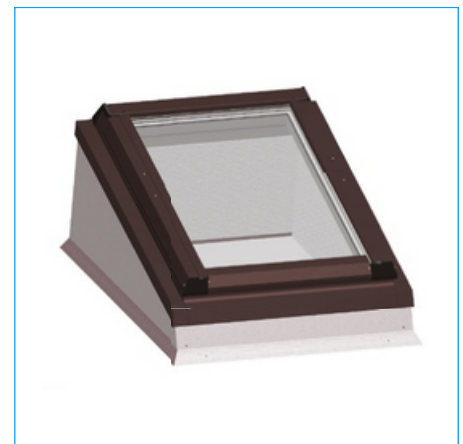

SEALING FLANGES

Sealing flanges made of aluminium sheet with permanently protected polyester paints.

Flange types:

- **F** - flange for **corrugated** roofing
- **P** - flange for **flat** roofing
- **M** - modular
 - **MF** - modular for **corrugated** roofing*
 - **MP** - modular for **flat** roofing,
- **K** - elbow flange (for connecting a roof window with a facade window), available also in a modular version.
- Scaled flange
- Flange for flat roofing
- Flange for panel sheet

*Special flanges enable the installation of windows side by side or one above another.

Flange for flat roofs

Flange for corrugated roofing

Modular flange

Scaled flange

Elbow corrugated "F" and flat "P" flange

Modular corrugated "F" and flat "P" flange

Flange for flat roofing