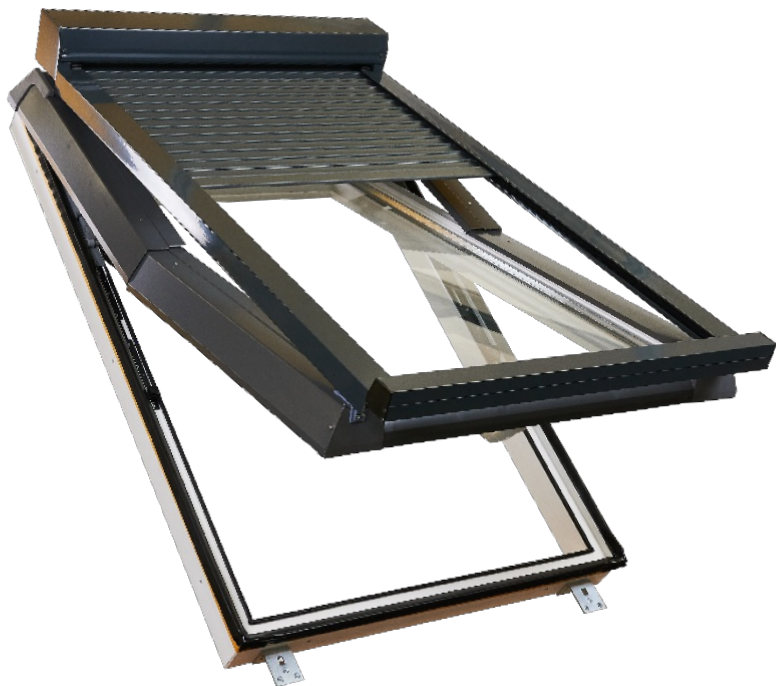

SKYROLL EXTERNAL BLINDS