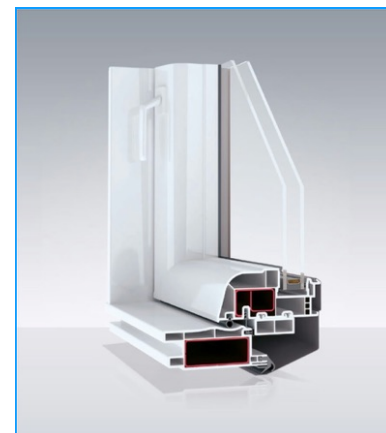

Technical data:

Window U-value	Glazing U-value	Acoustic insulation	Air permeability	Water tightness class	Wind load resistance
1,4 W/m²K	1,1 W/m²K	33 dB	class No. 4	class No. E1200	class No. C3

■ This unique rounded profile, in combination with the 2-pane package, guarantees the sustainable balance of thermal energy acquisition and loss. $U_w = 1,4 \text{ W/m}^2\text{K}$.

■ Long lifespan. Aesthetic PVC, resistant to ageing, not sensitive to moisture and temperature changes, ideal for every room at your home.

■ 3/4 elevated axis of rotation improves visibility from the window and easy access.

■ Design. This window with the original rounded profile will satisfy all the designing requirements.

■ The author's patented system of fittings guarantees full sash stability both in the half-open function, open function and rotational function with the maximum safety.

■ A system of four seals resistant to low temperatures ensures the perfect tightness of Skylight roof window.

■ The external roof window flashing protects fittings against atmospheric conditions and improves the sealing of the casing-sash connection.

■ Shock absorption fitting does not need any adjustment.

■ No special maintenance treatment required. It needs only washing.

■ A comfortable position for washing the external side of the window - sash rotation by 120° .