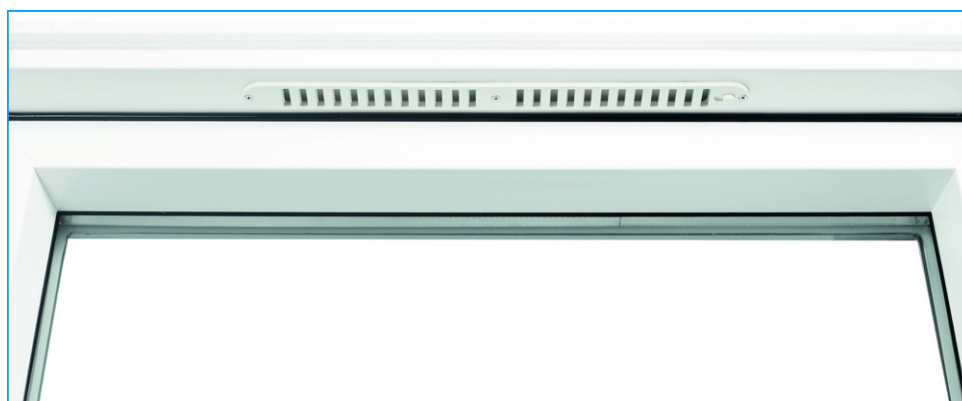

HANDLES

SUPRO and SKYLIGHT roof windows are fitted with the classic white handle.

On special request, we can use a handle with a safety button, which protects the window from being opened, for example by children.

A cut-out is provided in each handle slot, allowing the window to be unsealed and the room to be effectively aired.

and effective ventilation of the room. SUPRO windows have two levels of unsealing.

Window ventilators

New, warm windows allow not only for heating savings but they also make staying at home more comfortable. This is why proper ventilation is now even more important because it enables eliminating dampness from rooms. In some situations, regular airing may be not enough. A good solution here are windows with integrated intake ventilators.