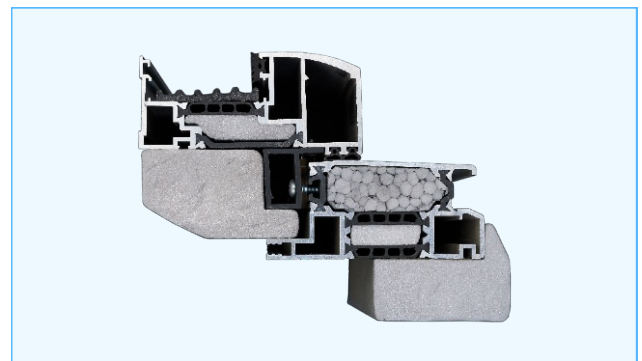

Technical data:

Window U-value	Glazing U-value	Acoustic insulation	Air permeability	Water tightness class	Wind load resistance
1,0 W/m ² K	0,7W/m ² K	33 dB	class 4	class E1200	, C5/B5

- Modern and lightweight construction of multi-chamber aluminium profiles with termite spacers, allowing for above-standard roof window surface dimensions.
- Glazing package with external toughened glass of 4 mm and internal thermal insulation glass.
- TGI warm frame to improve the thermal properties of the window.
- Insulation insert in the window frame and sash to provide continuous protection against heat loss.
- External frame insulation made of EPS material as standard.
- Excellent window tightness ensured by a system of four gaskets resistant to UV radiation and low temperatures.
- Central pivot.
- Can be fitted on roofs with pitches from 15 to 80 degrees.
- Special hinge design for quick and easy installation and free post-installation adjustment.
- Possibility of painting the aluminium profiles in the full range of RAL colours, anodised and colours imitating the structure of wood.
- Possibility of realisation of projects above standard sizes on individual orders.

Window colours available:

Frame cross-section:

Standard dimensions of SUPROALU windows:

5/7	5/9	5/11	6/9	6/11	6/14	7/9	7/11	7/14	7/16	9/11	9/14	9/16	09/18	11/11	11/14	13/14	13/16
550x780	550x980	550x1180	660x980	660x1180	660x1400	780x980	780x1180	780x1400	780x1600	940x1180	940x1400	940x1600	940x1800	1140x1180	1140x1400	1340x1400	1340x1600