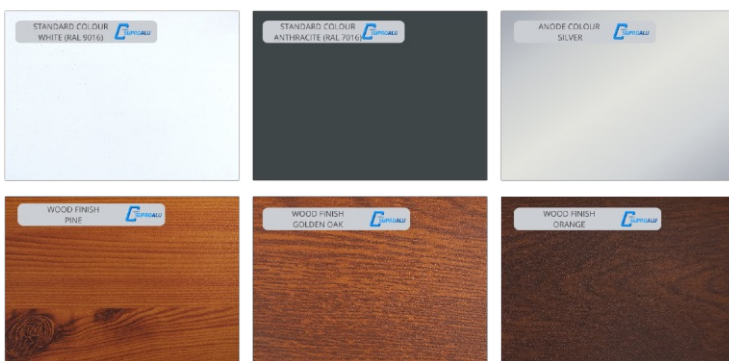

Technical data:

Window U-value	Glazing U-value	Acoustic insulation	Air permeability	Water tightness class	Wind load resistance
1,0 W/m ² K	0,7W/m ² K	33 dB	class 4	class E1200	, C5/B5

- Modern and lightweight construction of multi-chamber aluminium profiles with termite spacers, allowing for above-standard roof window surface dimensions.
- Glazing package with external toughened glass of 4 mm and internal thermal insulation glass.
- TGI warm frame to improve the thermal properties of the window.
- Insulation insert in the window frame and sash to provide continuous protection against heat loss.
- External frame insulation made of EPS material as standard.
- Excellent window tightness ensured by a system of four gaskets resistant to UV radiation and low temperatures.
- Central pivot.
- Can be fitted on roofs with pitches from 15 to 80 degrees.
- Special hinge design for quick and easy installation and free post-installation adjustment.
- Possibility of painting the aluminium profiles in the full range of RAL colours, anodised and colours imitating the structure of wood.
- Possibility of realisation of projects above standard sizes on individual orders.

Window colours available:

Frame cross-section:

Standard dimensions of SUPROALU windows:

5/7	5/9	5/11	6/9	6/11	6/14	7/9	7/11	7/14	7/16	9/11	9/14	9/16	09/18	11/11	11/14	13/14	13/16
550x780	550x980	550x1180	660x980	660x1180	660x1400	780x980	780x1180	780x1400	780x1600	940x1180	940x1400	940x1600	940x1800	1140x1180	1140x1400	1340x1400	1340x1600