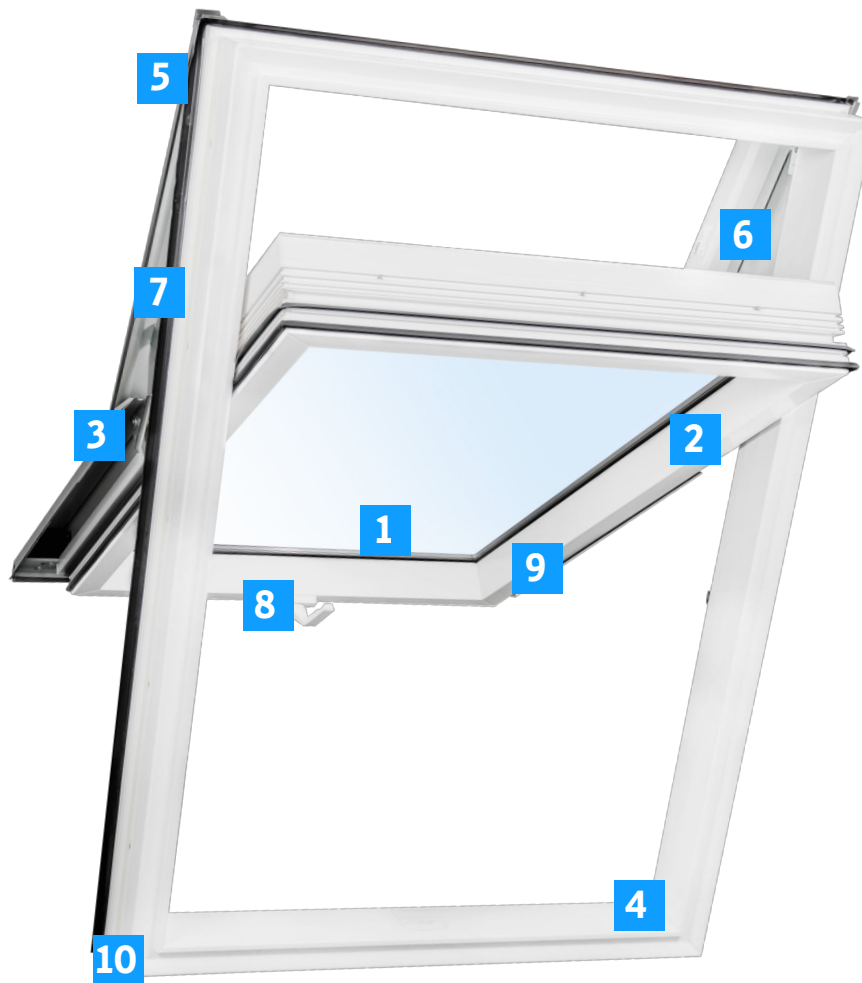

150

Productivity.
There are up to 150
windows manufactured
daily.

14

We have been operating for over 14
years on the roof window market.

- 1** Energy efficient package of 3 panes with a warm TGI Swisspacer frame
- 2** Straight PVC profile
- 3** An elevated rotation axis as a standard version
- 4** An innovative drainage system solves a problem of dampness formation
- 5** A new frame hinge improving the usage safety and resistance of a roof window
- 6** Easier window opening thanks to gas springs
- 7** Stability of an opened window
- 8** 2 positions of passive ventilation
- 9** A silver surface-mounted slat underlines the modern style of a roof
- 10** Quick mounting. The use of new installation angle sections. Easier pane replacement