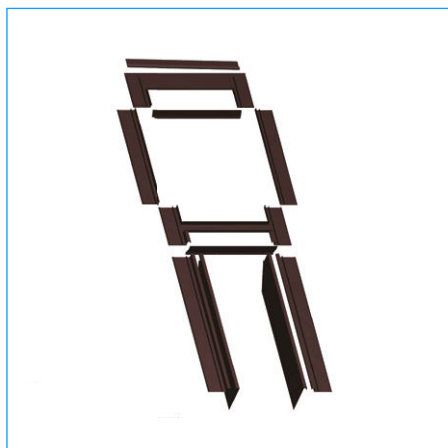

Standard roof hatches dimensions:

4/7	5/7	5/9	6/9	7/9
450x730	550x780	550x980	660x980	780x980

Sealing flanges

Sealing flanges made of aluminium sheet with permanently protected polyester paints.

Flange types:

*Special flanges enable the installation of windows side by side or one above another.

Flange for corrugated roofing

Modular flange

Scaled flange

Elbow corrugated "F" and flat "P" flange

Modular corrugated "F" and flat "P" flange