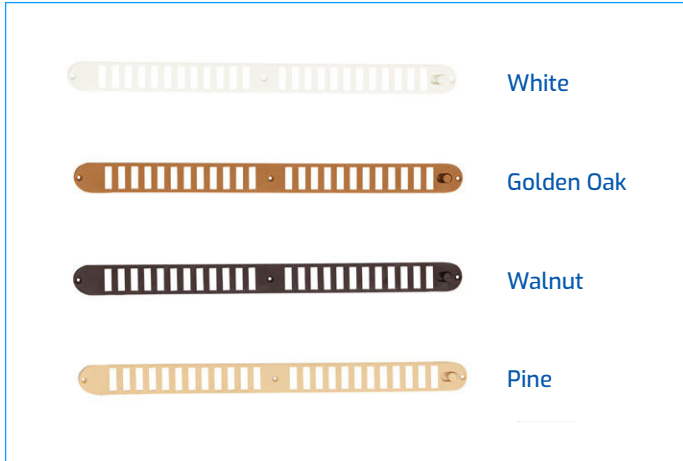

Window ventilators

New, warm windows allow not only for heating savings but they also make staying at home more comfortable. This is why proper ventilation is now even more important because it enables eliminating dampness from rooms. In some situations, regular airing may be not enough. A good solution here are windows with integrated intake ventilators.

Internal roller blinds and pleats