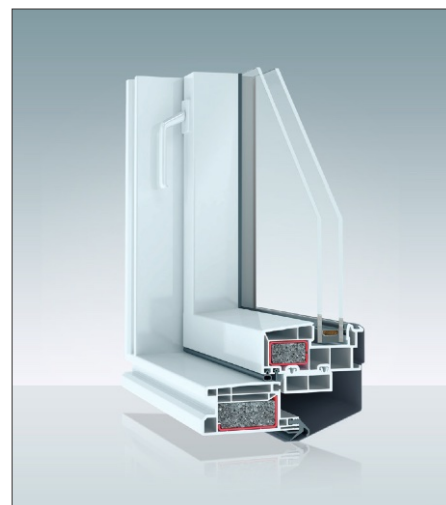

Roof windows

Dimensions	5/7 550x780	5/9 550x980	5/11 550x1180	6/9 660x980	6/11 660x1180	6/14 660x1400	7/9 780x980
White	224	243	256	248	256	295	253
Veneer	273	296	311	305	311	358	308

Dimensions	7/11 780x1180	7/14 780x1400	7/16 780x1600	9/11 940x1180	9/14 940x1400	11/11 1140x1180	11/14 1140x1400
White	273	295	356	322	354	391	426
Veneer	328	358	432	394	431	479	518

available from the stock
 production within 10 working days

Net prices €