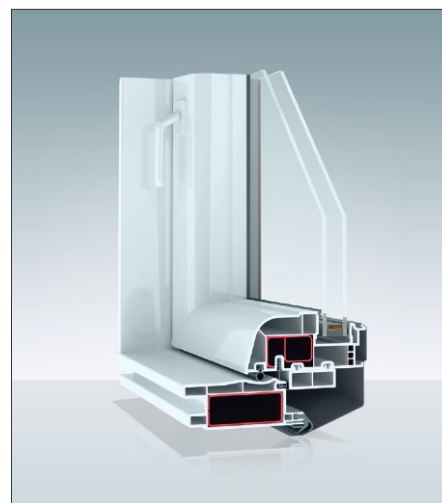

Roof windows

Dimensions	5/7 550x780	5/9 550x980	5/11 550x1180	6/9 660x980	6/11 660x1180	6/14 660x1400	7/9 780x980
White	233	254	269	262	269	311	266
Veneer	285	311	328	321	328	378	325

Dimensions	7/11 780x1180	7/14 780x1400	7/16 780x1600	9/11 940x1180	9/14 940x1400	11/11 1140x1180	11/14 1140x1400
White	284	311	373	341	372	410	451
Veneer	347	378	453	415	453	500	548

- available from the stock
- production within 10 working days

Net prices €